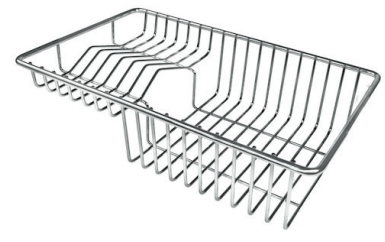

Small radius Bowls with squared shapes with a modern design and an increased capacity, for a minimal aesthetics connected with an extreme practicality.

TECHNICAL DATA

Cut out size
Dimensioni per foratura top

GALLERY

OPTIONAL ACCESSORIES

CUVETTE PERFOREE INOX

A154 F00

* only in combination with the accessory
A644 F04

CUVETTE PLASTIQUE BLANCHE

A153 A00

**GRILLE POR.ASSIETTES INOX
mm214x379**

A100 C03

* only in combination with the accessory
A644 A01

**GRILLE PORTE-ASSIETTES INOX
25x35**

A100 A54

* only in combination with the accessory
A644 F04

**PLANCHE DE DECOUPE CRYSTAL
23x41 CM**

A631 C00

**PLANCHE DE DECOUPE DOUBLE
HDPE**